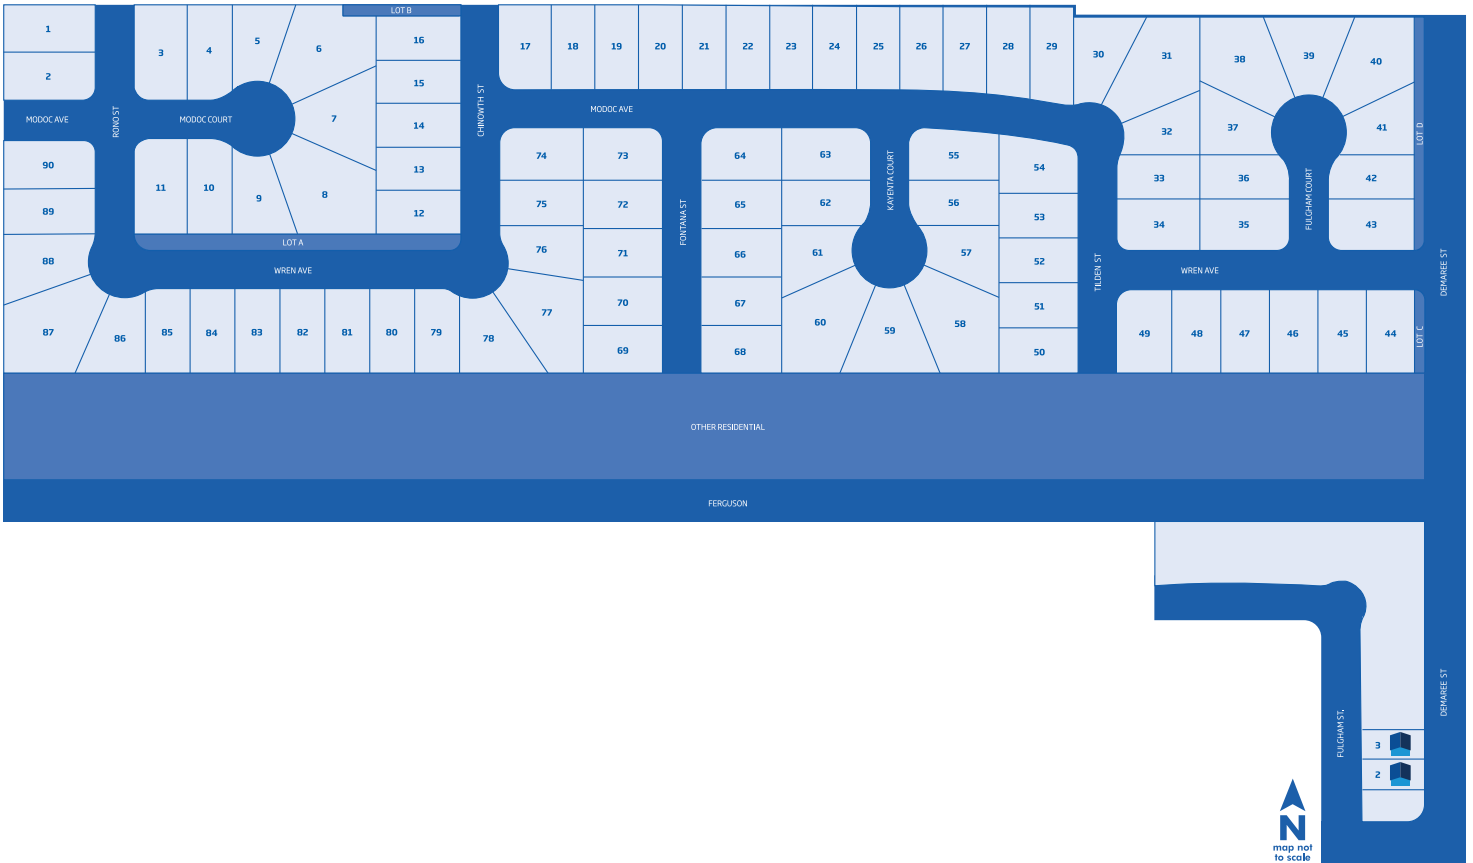

# The Cambridge Collection at Silver Oaks

Homesites

Demaree and Ferguson | Visalia, CA 93291 | 559-994-6567 | Lennar.com

Site plans and community maps are conceptual in nature and are merely an artist's rendition. These maps are solely for illustrative purposes and should never be relied upon. The past, present, future or proposed roads, easements, land uses, conditions, plat maps, lot sizes or layouts, zoning utilities, drainage, land conditions or development of any type whatsoever, whether reflected on the site plan or map, or whether outside the boundaries of the site plan or map, may not be shown or may be incomplete or inaccurate. The past, present, future or proposed roads, easements, land uses, conditions, plat maps, lot sizes or layouts, zoning utilities, drainage, land conditions or development of any type may or may not change in the future. It is not uncommon that any of the foregoing can change without notice to you. You should never rely on the accuracy of this map in making decisions relative to purchasing any property. We reserve the right to make changes at any time without notice. Map not to scale. Lennar Fresno, Inc. d/b/a Cambridge Homes - License #821180. Lennar Homes of California, Inc. License #728102. Lennar Sales Corp. California Bureau of Real Estate License #01252753. Copyright © 2018 Lennar Corporation. All rights reserved. Lennar, the Lennar logo, and the Everything's Included logo are registered service marks or service marks of Lennar Corporation and/or its subsidiaries. 5/18