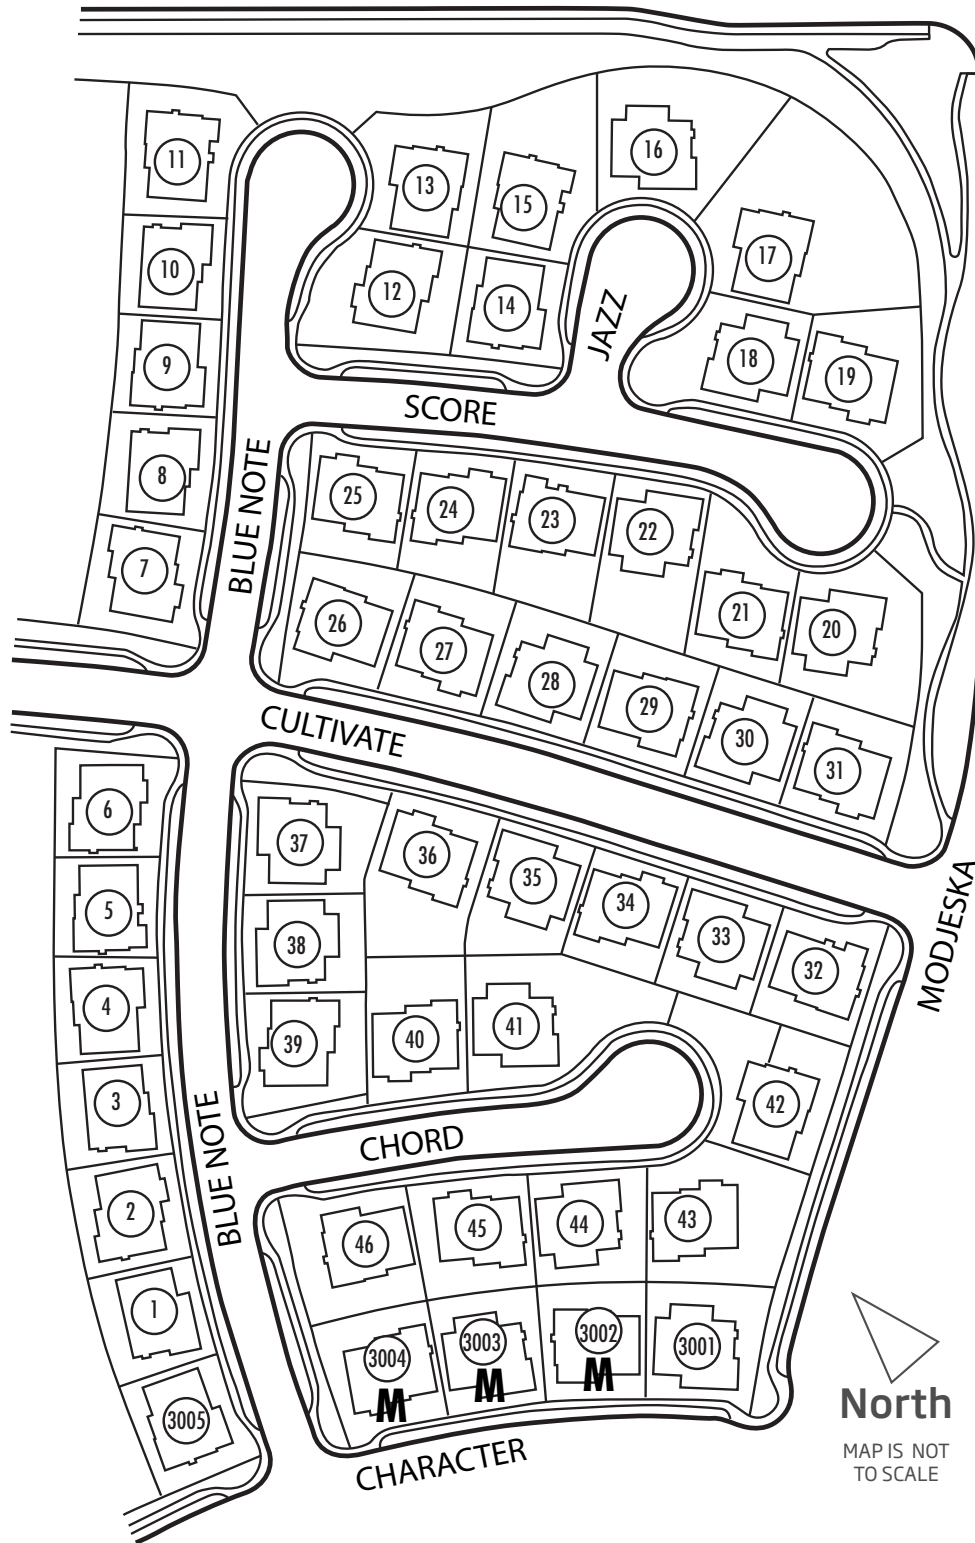

SERENADE

CADENCE PARK

Homesites

PRELIMINARY

139 Spiral | Irvine, CA 92618 | 949-234-7880 | Lennar.com/OC

LENNAR